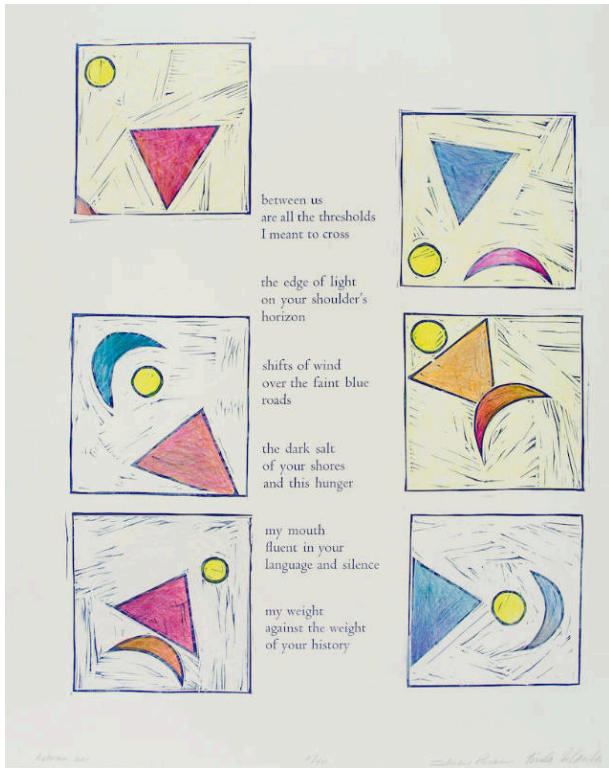

Basic Detail Report

Gift of the artists and the Tweed Museum of Art

Object number

1996.10.9

Title

between us

Date

1995

Primary Maker

Linda Helander

Medium

block print, hand-coloring, and hand-set type on paper

Dimensions

Image Size: 19 7/8 × 16 in. Sheet Size: 19 7/8 × 16 in.