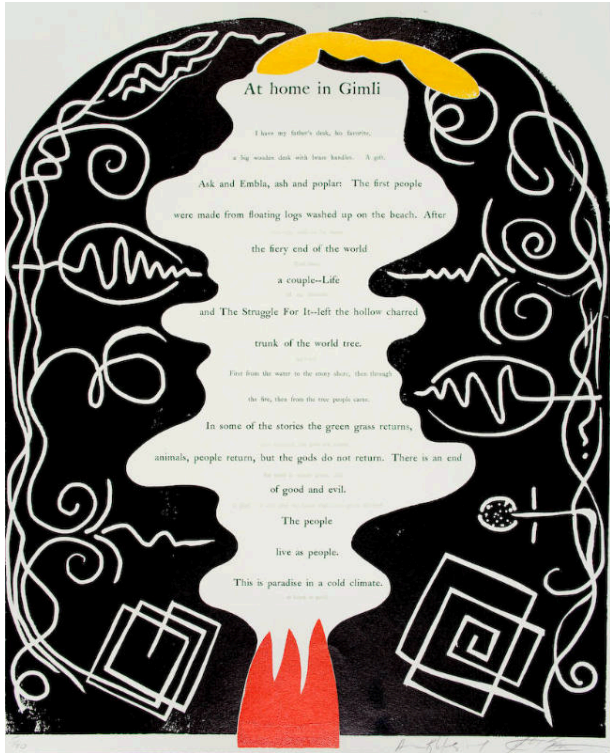

Basic Detail Report

Gift of the artists and the Tweed Museum of Art

Object number

1996.10.6

Title

At Home in Gimli

Date

1995

Primary Maker

Jeff Kalstrom

Medium

woodcut with hand-set type on paper

Dimensions

Image Size: 20 × 16 in. Sheet Size: 20 × 16 in.