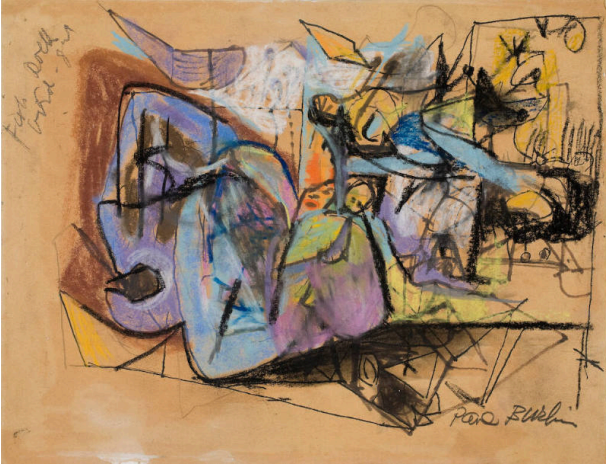

Basic Detail Report

Paul Burlin

Medium

pen and ink, pastel and graphite

Dimensions

Object Size HxW: 8 1/2 × 11 1/8 in.

Museum purchase

Object number