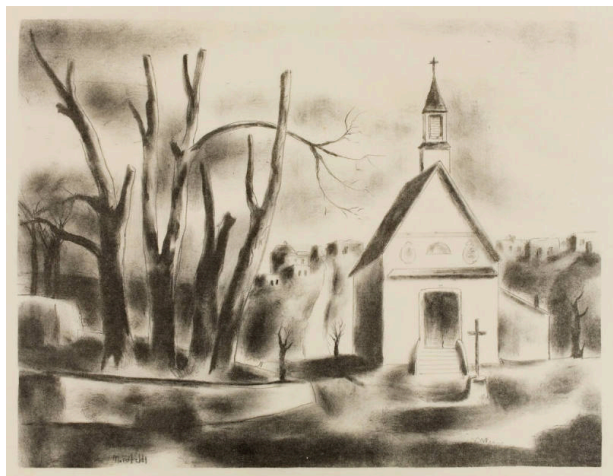

Basic Detail Report

Gift of Emily Abbott Nordfeldt

Object number

1975.26.14

Title

Church and Trees

Date

between 1934-1943

Primary Maker

B.J.O. Nordfeldt

Medium

lithograph on paper

Dimensions

Image Size: 9 15/16 × 13 in.