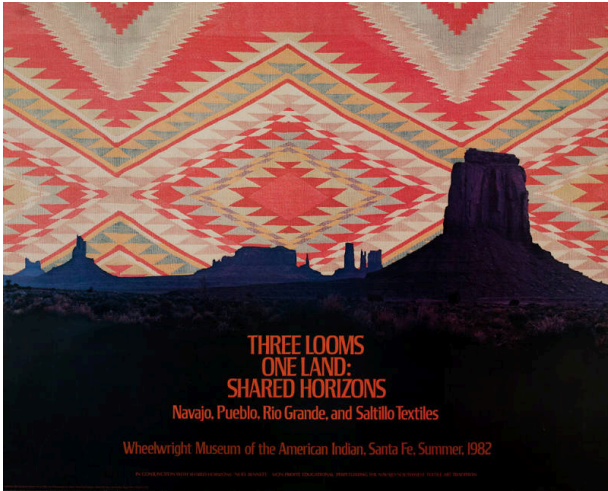

Basic Detail Report

Gift of Lyndel King

Object number

1982.35

Title

Three Looms One Land: Shared Horizons

Date

1982

Medium

four-color offset lithograph on paper

Dimensions

Image Size: 24 × 30 in. Sheet Size: 24 × 30 in.