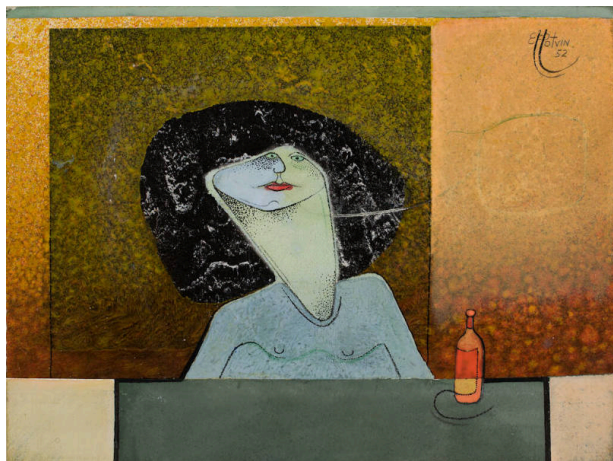

Basic Detail Report

Earl Potvin

Medium

gouache, ink and graphite on cardboard

Dimensions

Object Size HxW: 6 1/8 × 8 1/4 in. Mat Size: 14 3/8 × 13 3/4 in.

Gift of Louise McCannel

Object number

1994.23.64

Title

Woman Entranced by Whisky Bottle

Date

1952

Primary Maker