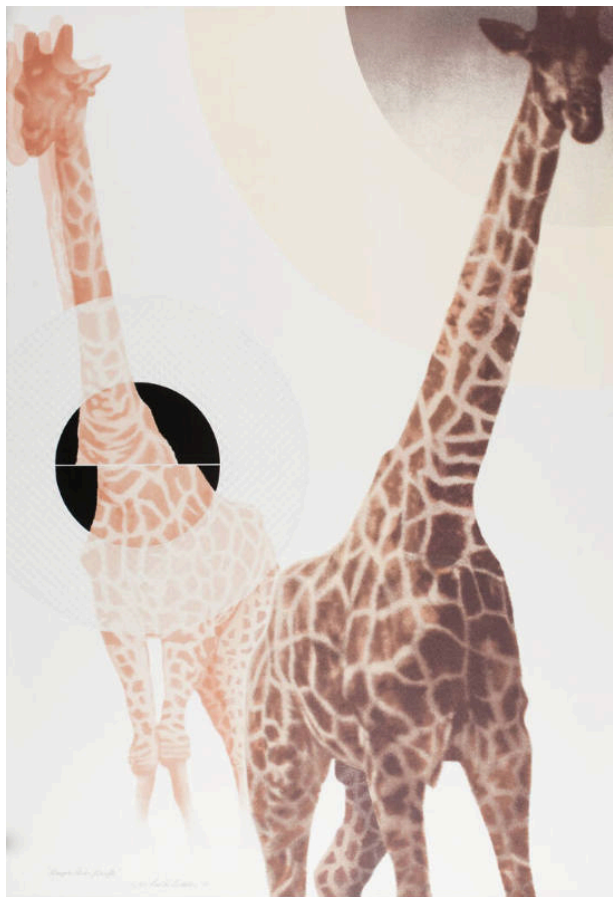

Basic Detail Report

Gift of the artist

Object number

2007.3.58

Title

Kruger Park - Giraffe

Date

2000

Primary Maker

Karl Bethke

Medium

screenprint on paper

Dimensions

Image Size: 44 1/4 × 30 1/8 in.