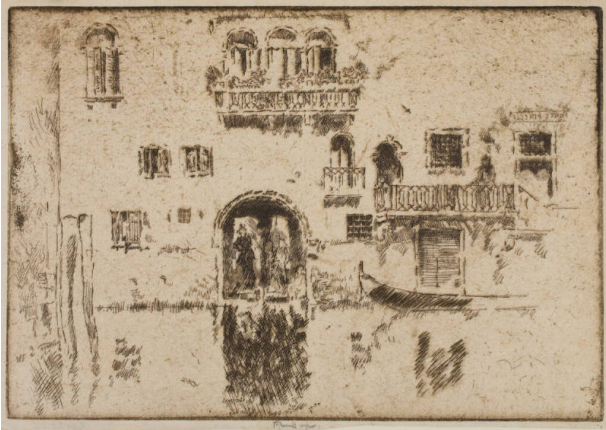

Basic Detail Report

Gift of Emily Abbott Nordfeldt

Object number

1968.21.15

Title

Ponte Pinelli, Venice

Date

1883

Primary Maker

Joseph Pennell

Medium

etching on paper

Dimensions

Image Size: 6 7/8 × 9 7/8 in. Sheet Size: 7 1/4 × 10 1/4 in.