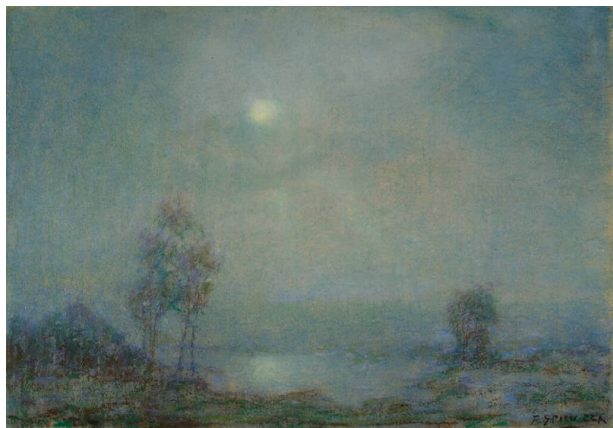

Basic Detail Report

Gift of an anonymous donor

Object number

1983.12.2

Title

(Landscape)

Date

circa 1910

Primary Maker

Francesco Spicuzza

Medium

pastel on cardboard

Dimensions

Image Size: 17 15/16 × 25 3/4 in.