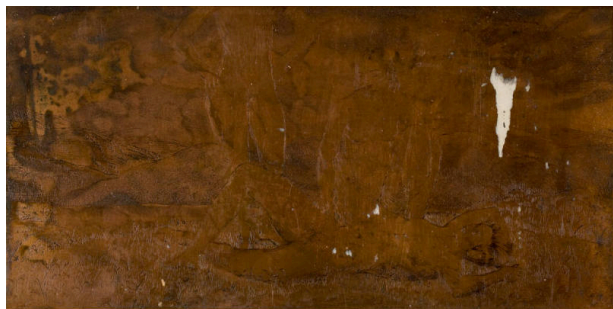

Basic Detail Report

Gift of Harry Sternberg

Object number

1967.6.25

Title

Nudes & Landscape (etching plate)

Date

1931

Primary Maker

Harry Sternberg

Medium

copper