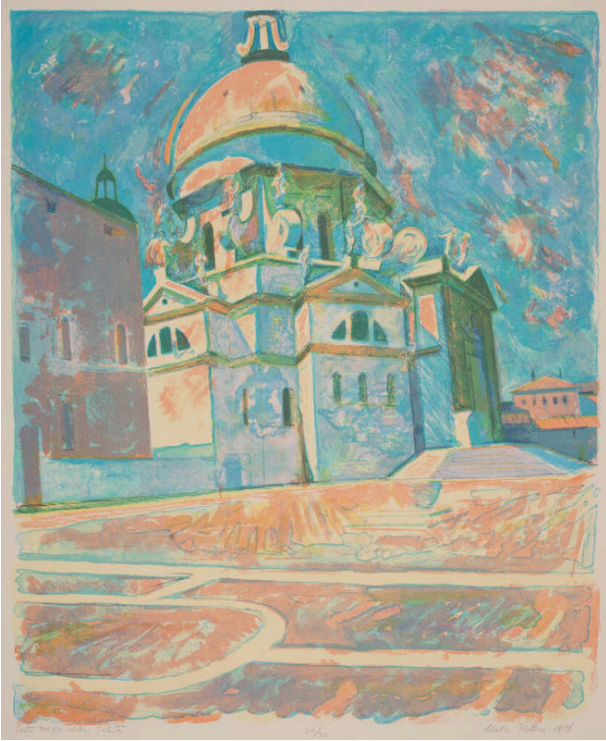

Basic Detail Report

Gift of the artist

Object number

1983.32.2

Title

Santa Maria della Salute

Date

1981

Primary Maker

Bela Petheo

Medium

Color lithograph

Dimensions

Image Size: 25 1/2 x 21 in. Sheet Size: 27 7/8 x 23 1/2 in.