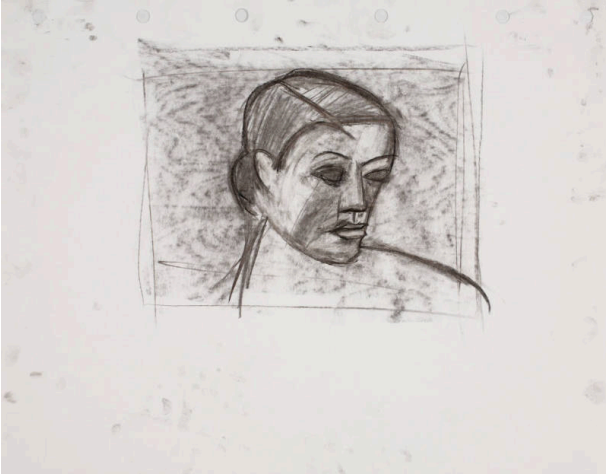

Basic Detail Report

Gift of Natalie Ellertson and family

Object number

2007.23.18

Title

no title (Jennifer head study - facing right)

Date

1995

Primary Maker

Gabriele Ellertson

Medium

charcoal on paper

Dimensions

Sheet Size: 17 1/2 × 22 1/2 in. Image Size: 11 × 13 in.