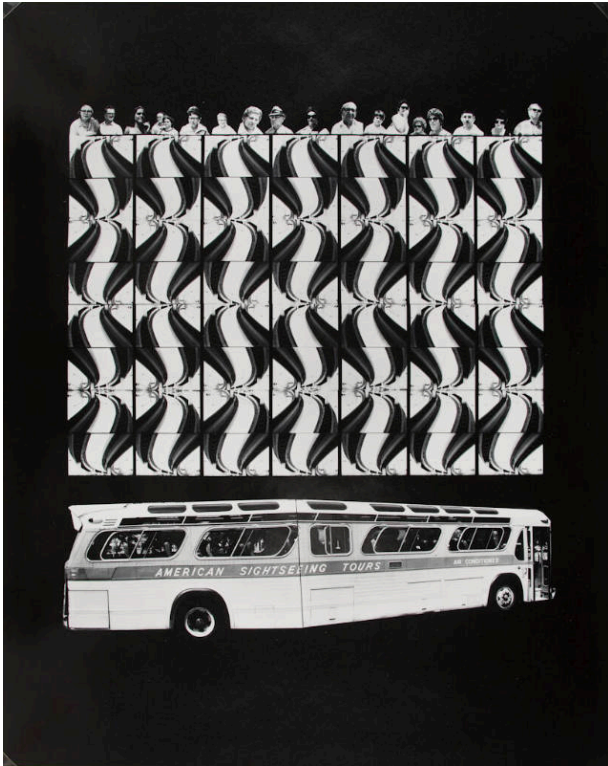

Basic Detail Report

Museum purchase

Object number

1984.31.11

Title

Bus People

Date

1975

Primary Maker

Barbara Crane

Medium

gelatin silver print

Dimensions

Object Size HxW: 19 11/16 × 15 11/16 in.