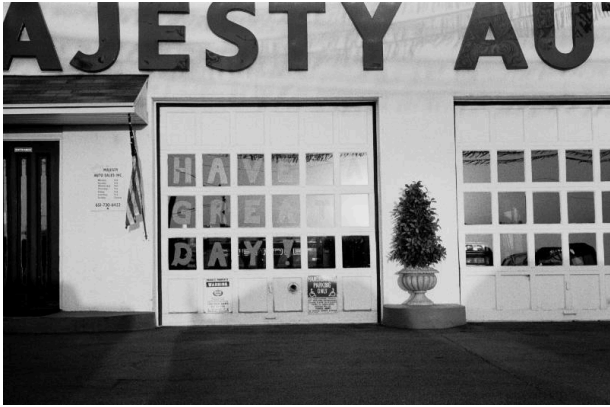

Basic Detail Report

Gift of Monica Shilling

Object number

2015.32.11

Title

Majesty Auto, Highway 61, Cottage Grove, Minnesota

Date

2008

Primary Maker

Luke Erickson

Medium

pigmented inkjet print

Dimensions

Sheet Size: 13 1/8 × 19 in. Image Size: 11 1/4 × 17 1/16 in.