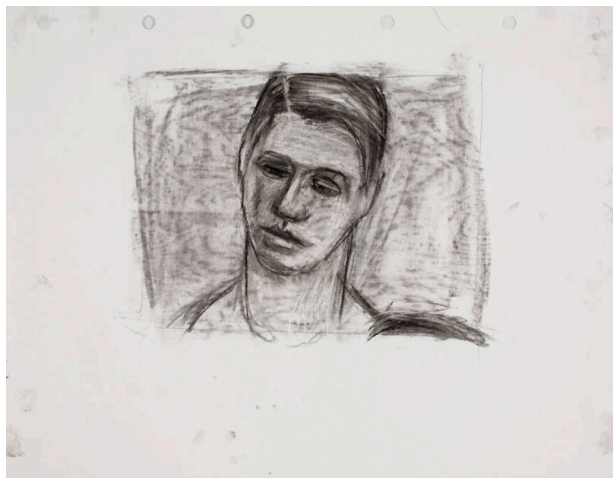

Basic Detail Report

Gift of Natalie Ellertson and family

Object number

2007.23.23

Title

no title (Jennifer head study - facing head-on)

Date

1995

Primary Maker

Gabriele Ellertson

Medium

charcoal on paper

Dimensions

Sheet Size: 17 1/2 × 22 1/2 in. Image Size: 11 × 14 in.