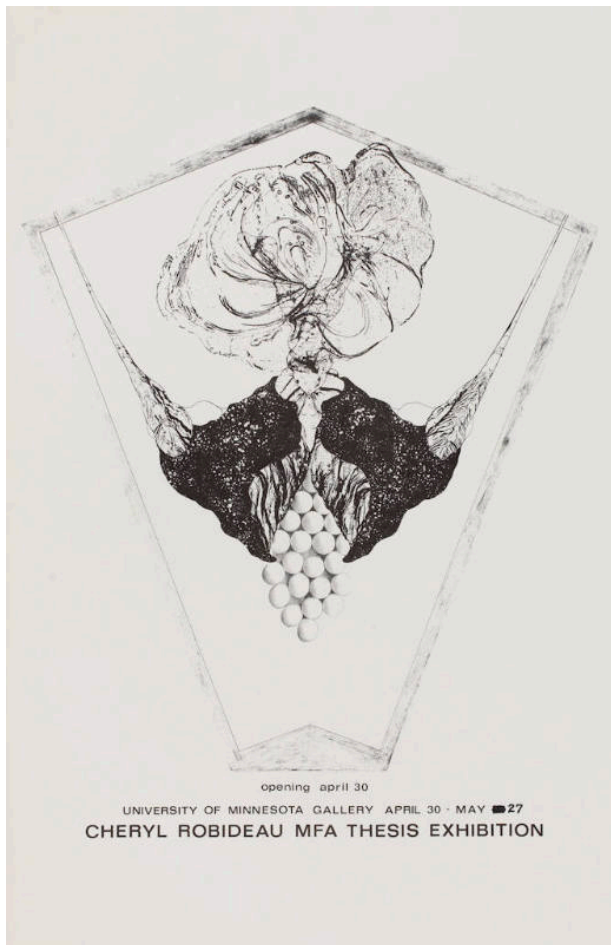

Basic Detail Report

Gift of the artist

Object number

1976.11.9

Title

Cheryl Robideau M.F.A. Thesis Exhibition

Date

1973

Primary Maker

Cheryl Robideau

Medium

offset lithograph

Dimensions

Sheet Size: 17 × 11 in.