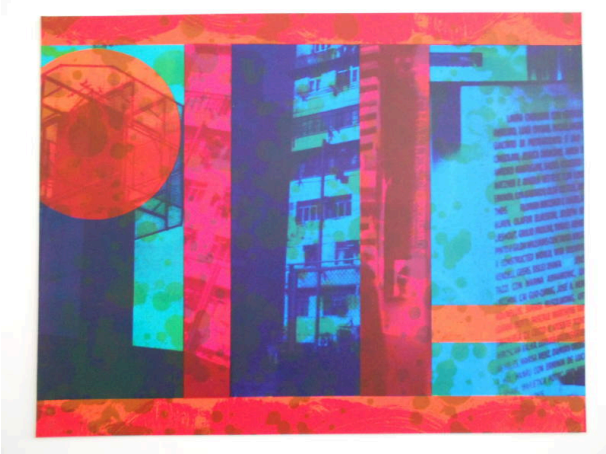

Basic Detail Report

Gift of the University of Minnesota Department of Art

Object number

2013.35.2.7

Title

Watch Tower

Date

2009

Primary Maker

Raymond Henshaw

Medium

screenprint on paper

Dimensions

Object Size HxW: 13 9/16 × 17 1/2 in.