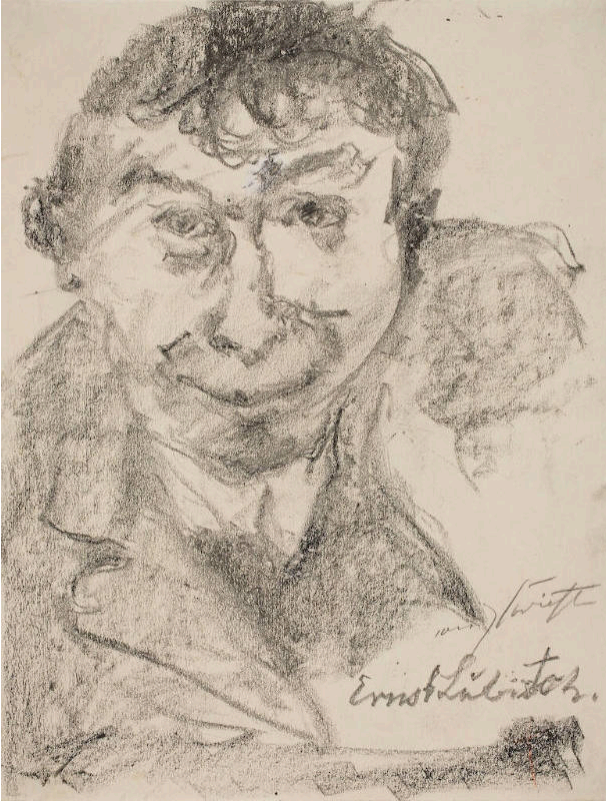

Basic Detail Report

Museum purchase

Object number

1951.2

Title

Portrait of Ernst Lubitsch

Date

1921-1922

Primary Maker

Lovis Corinth

Medium

gray and black crayons and graphite on white wove paper

Dimensions

Image Size: 12 11/16 × 9 11/16 in. Sheet Size: 12 11/16 × 9 11/16 in. Mat Size: 18 × 14 in.