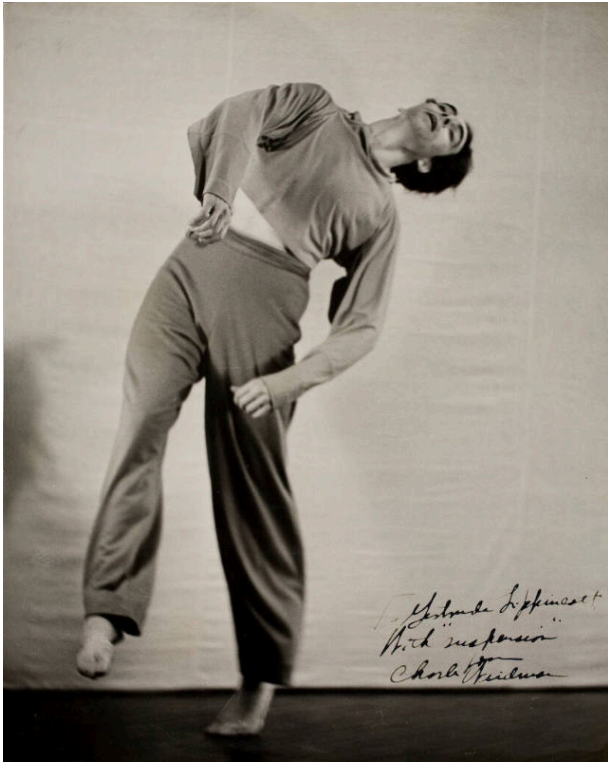

Basic Detail Report

Gift of Judith Brin Ingber in memory of Gertrude Lippincott

Object number

1997.16.11

Title

Charles Weidman

Date

1937

Primary Maker

Helen Hewett

Medium

gelatin silver print

Dimensions

Frame Size: 10 × 8 1/16 × 1/2 in. Image Size: 9 1/4 × 7 1/2 in. Sheet Size: 9 1/4 × 7 1/2 in.