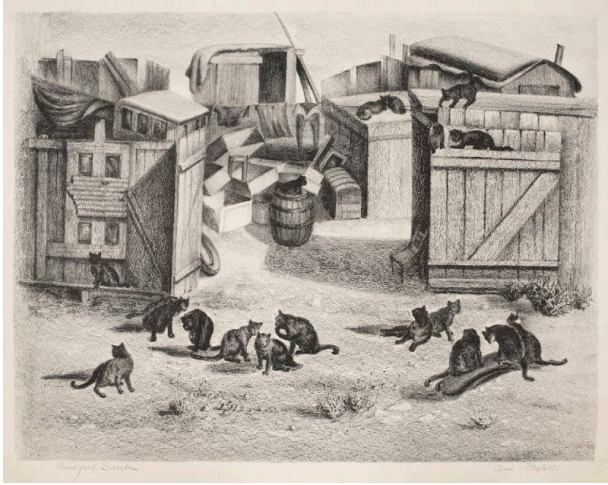

Basic Detail Report

Gift of the Works Progress Administration Federal Art Project, Washington, D.C.

Object number
1943.345

Title
Backyard Siesta

Date

20th century

Primary Maker

Ann Medalie

Medium

lithograph

Dimensions

Image Size: 17 × 13 in.