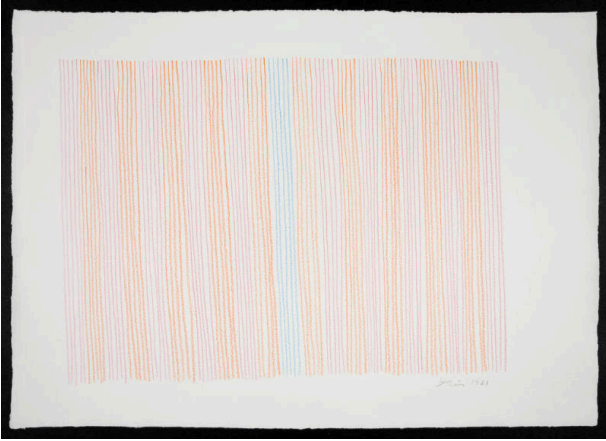

Basic Detail Report

Gift of the Florence Coulson Davis Estate, made possible by the Smithsonian American Art Museum

Object number
2001.11.7

Title
Untitled

Date

1981

Primary Maker

Gene Davis

Medium

colored pencil on paper

Dimensions

Image Size: 12 1/2 × 17 13/16 in. Sheet Size: 12 1/2 × 17 13/16 in.