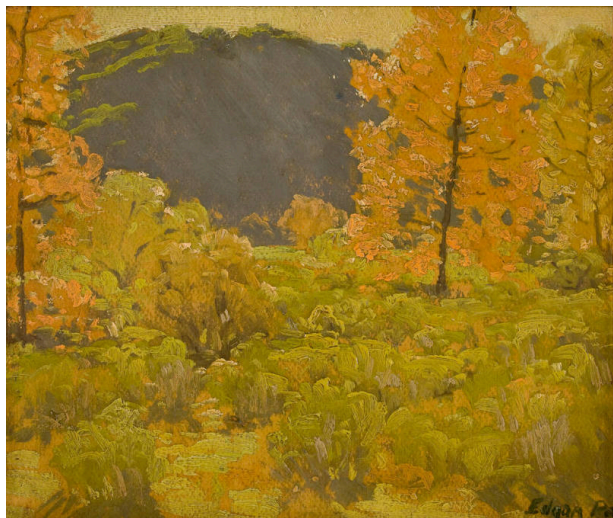

Basic Detail Report

Gift of Evelyn Payne Hatcher

Object number

1980.17.11

Title

Early Fall Trees

Date

circa 1909

Primary Maker

Edgar Alwin Payne

Medium

oil on cardboard

Dimensions

Object Size HxWxD: 11 3/4 × 13 3/4 in. Frame Size: 15 1/2 × 17 1/2 × 1 in. (39.4 × 44.5 × 2.5 cm)