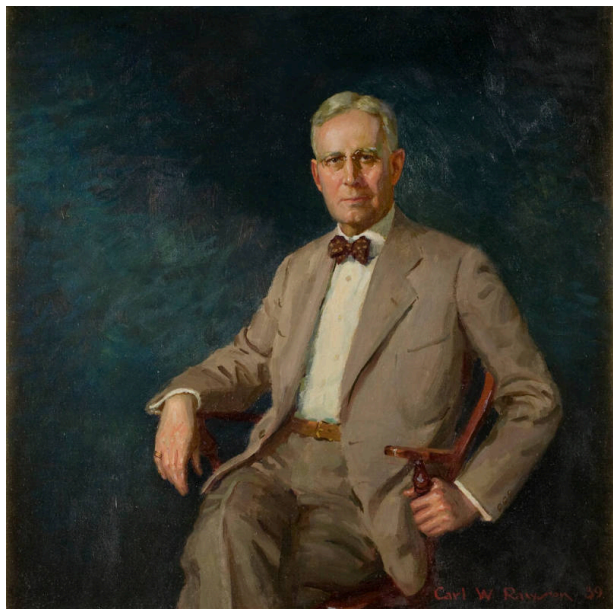

## Dimensions

Object Size HxWxD: 15 × 15 in.

## Museum purchase

**Object number**

1939.116

**Title**

Portrait of Edward Everett Nicholson

**Date**

1939

**Primary Maker**

Carl Wendell Rawson

**Medium**

oil on canvas