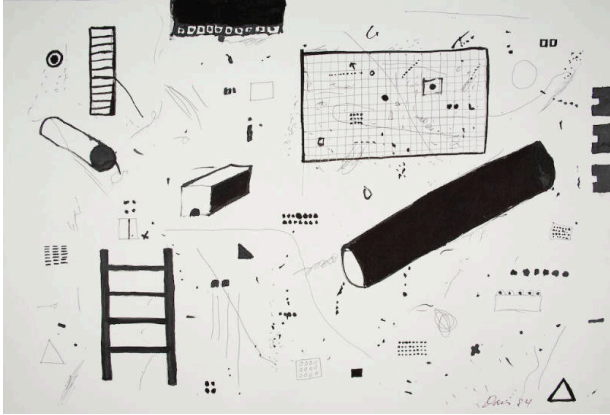

Basic Detail Report

**Gift of the Florence Coulson Davis
Estate, made possible by the
Smithsonian American Art Museum**

Object number
2001.11.10

Title
Untitled

Date

1984

Primary Maker

Gene Davis

Medium

ink on paper

Dimensions

Image Size: 15 × 22 1/4 in. Sheet Size: 15 × 22 1/4 in.