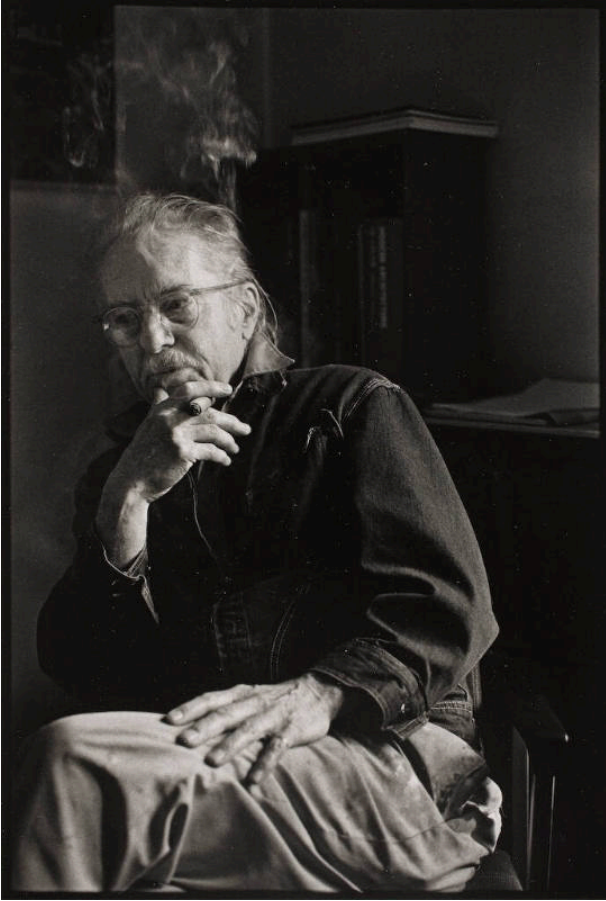

## Gift of the artist

**Object number**

2000.12.2

**Title**

Charles Biederman - Red Wing, MN

**Date**

1976

**Primary Maker**

Gary Mortensen

**Medium**

gelatin silver print

**Dimensions**

Image Size: 11 7/8 × 8 in. Sheet Size: 14 × 11 in.