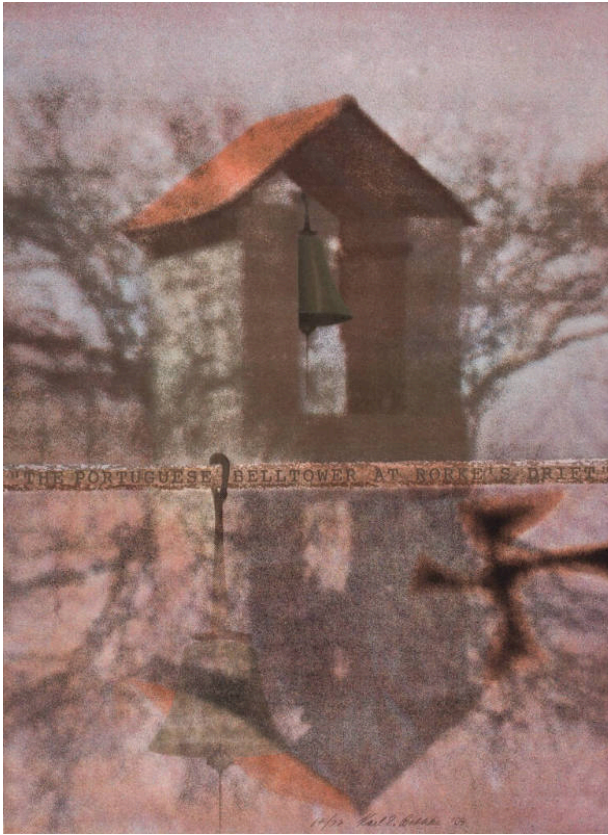

Basic Detail Report

Gift of the artist

Object number

2010.12.1

Title

The Portuguese Belltower at Rorke's Drift

Date

2009

Primary Maker

Karl Bethke

Medium

screenprint on paper

Dimensions

Sheet Size: 30 1/4 x 22 in. Image Size: 30 1/4 x 22 in.