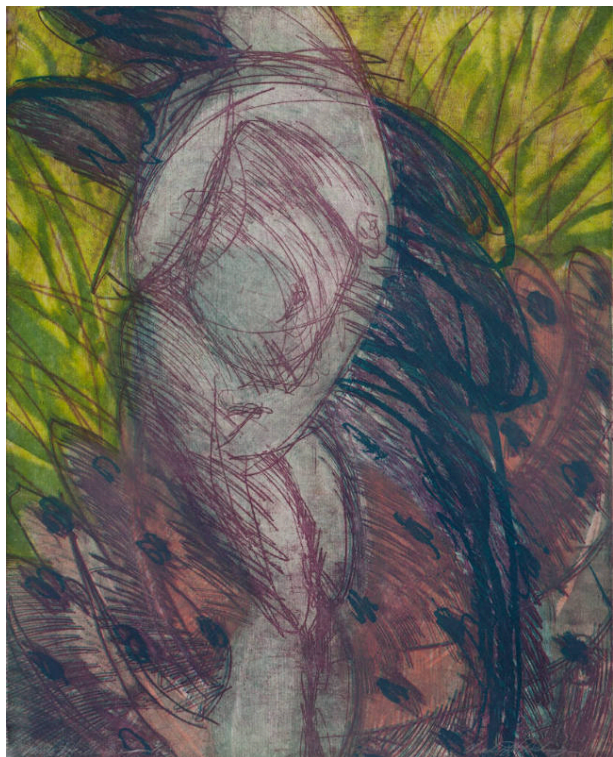

Basic Detail Report

Gift of the artist

Object number

1985.22

Title

Venus and Her Shadow

Date

1984

Primary Maker

Claudia Esslinger

Medium

intaglio

Dimensions

Object Size HxW: 25 × 20 in.