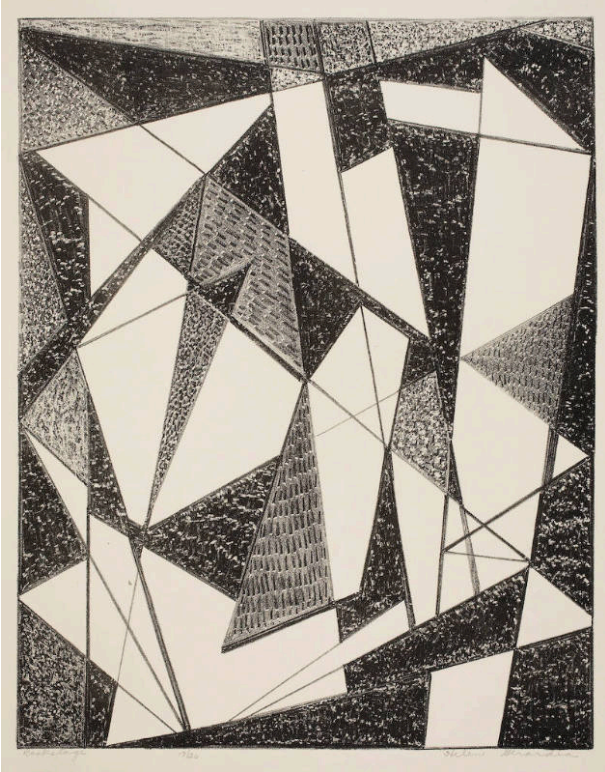

Basic Detail Report

Gift of the artist

Object number

1987.5.1

Title

Backstage, 1951

Date

1951

Primary Maker

Helen Gerardia

Medium

lithograph

Dimensions

Image Size: 13 3/4 × 10 3/4 in. Sheet Size: 16 13/16 × 12 13/16 in.