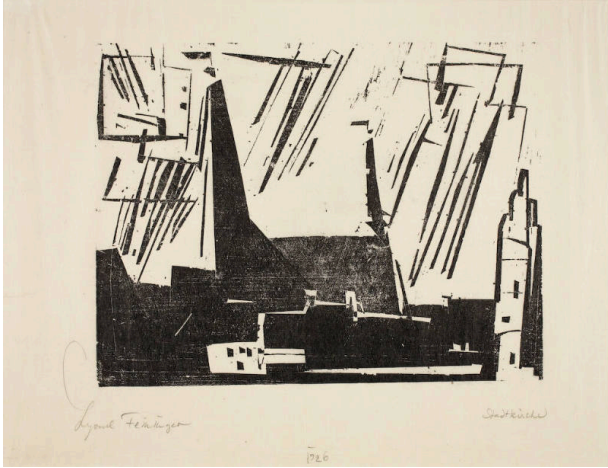

Basic Detail Report

Gift of Elmer E. Young in memory of S. Chatwood Burton

Object number

1966.6.16

Title

Stadtkirche

Date

1919

Primary Maker

Lyonel Feininger

Medium

woodcut on paper

Dimensions

Image Size: 7 7/8 × 10 1/4 in. Sheet Size: 12 1/2 × 16 in. Mat Size: 14 × 18 in.