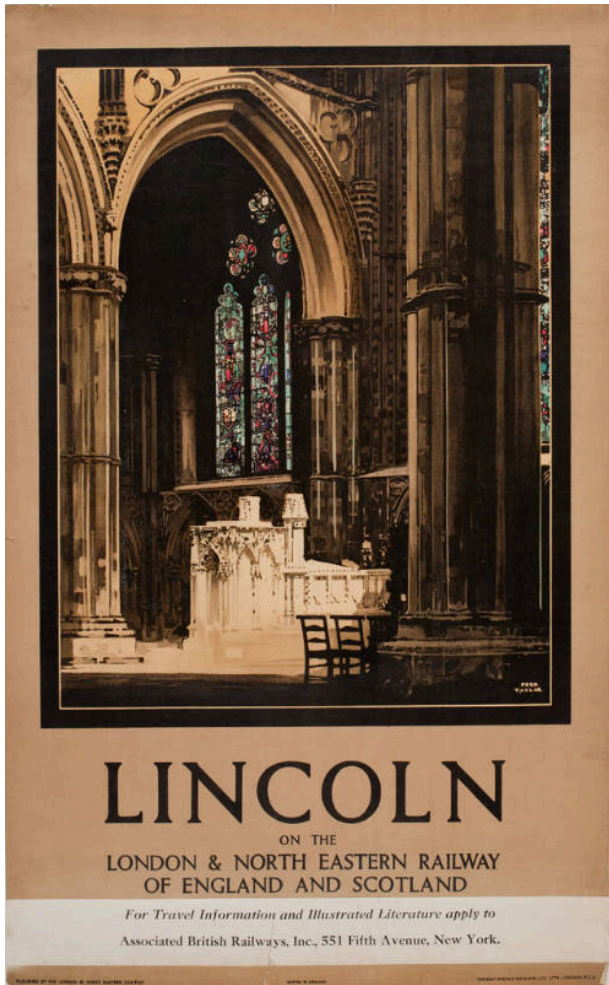

Basic Detail Report

Collection of the Weisman Art Museum

Object number

2009.27.25

Title

Lincoln

Date

1930s

Primary Maker

Fred Taylor

Medium

lithograph on paper

Dimensions

Sheet Size: 40 × 25 in.