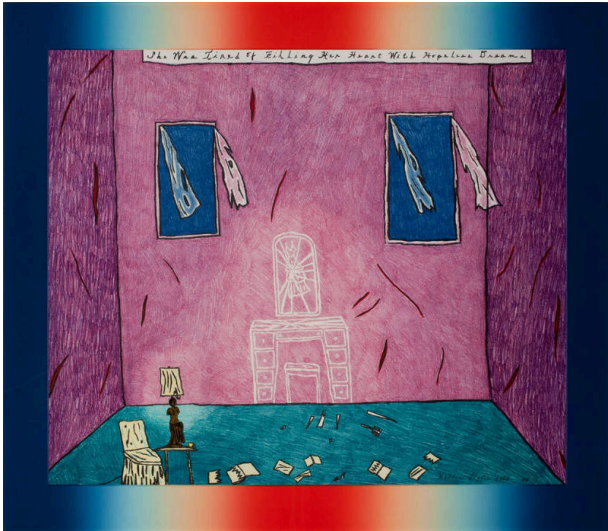

## Gift of Frances and George Reid

**Object number**

2000.17.35

**Title**

She Was Tired Of Filling Her Heart With Hopeless Dreams

**Date**

1982

**Primary Maker**

### Dimensions

Frame Size: 26 7/8 × 30 7/8 × 2 in. Image Size: 26 × 30 in.