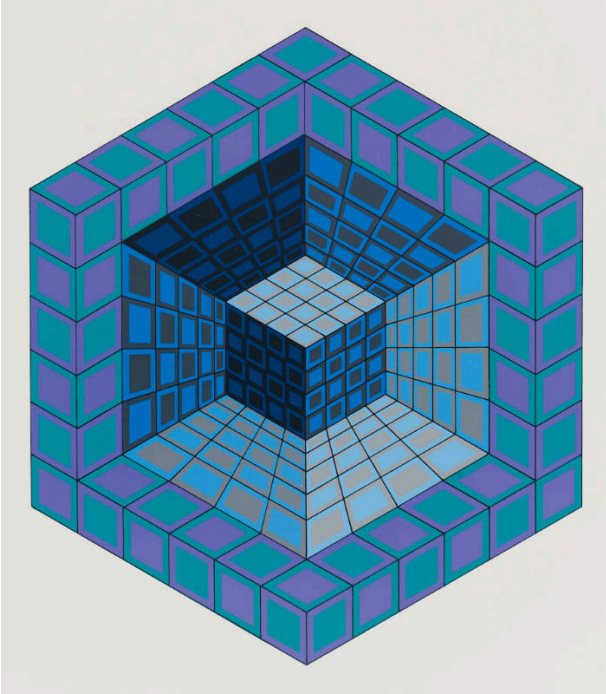

Basic Detail Report

Gift of Lee and Kay Wickstrom

Object number

1994.20

Title

Optical Cube

Date

1983

Primary Maker

Victor Vasarely

Medium

screenprint on paper

Dimensions

Frame Size: 20 × 22 in. Image Size: 14 × 16 in.